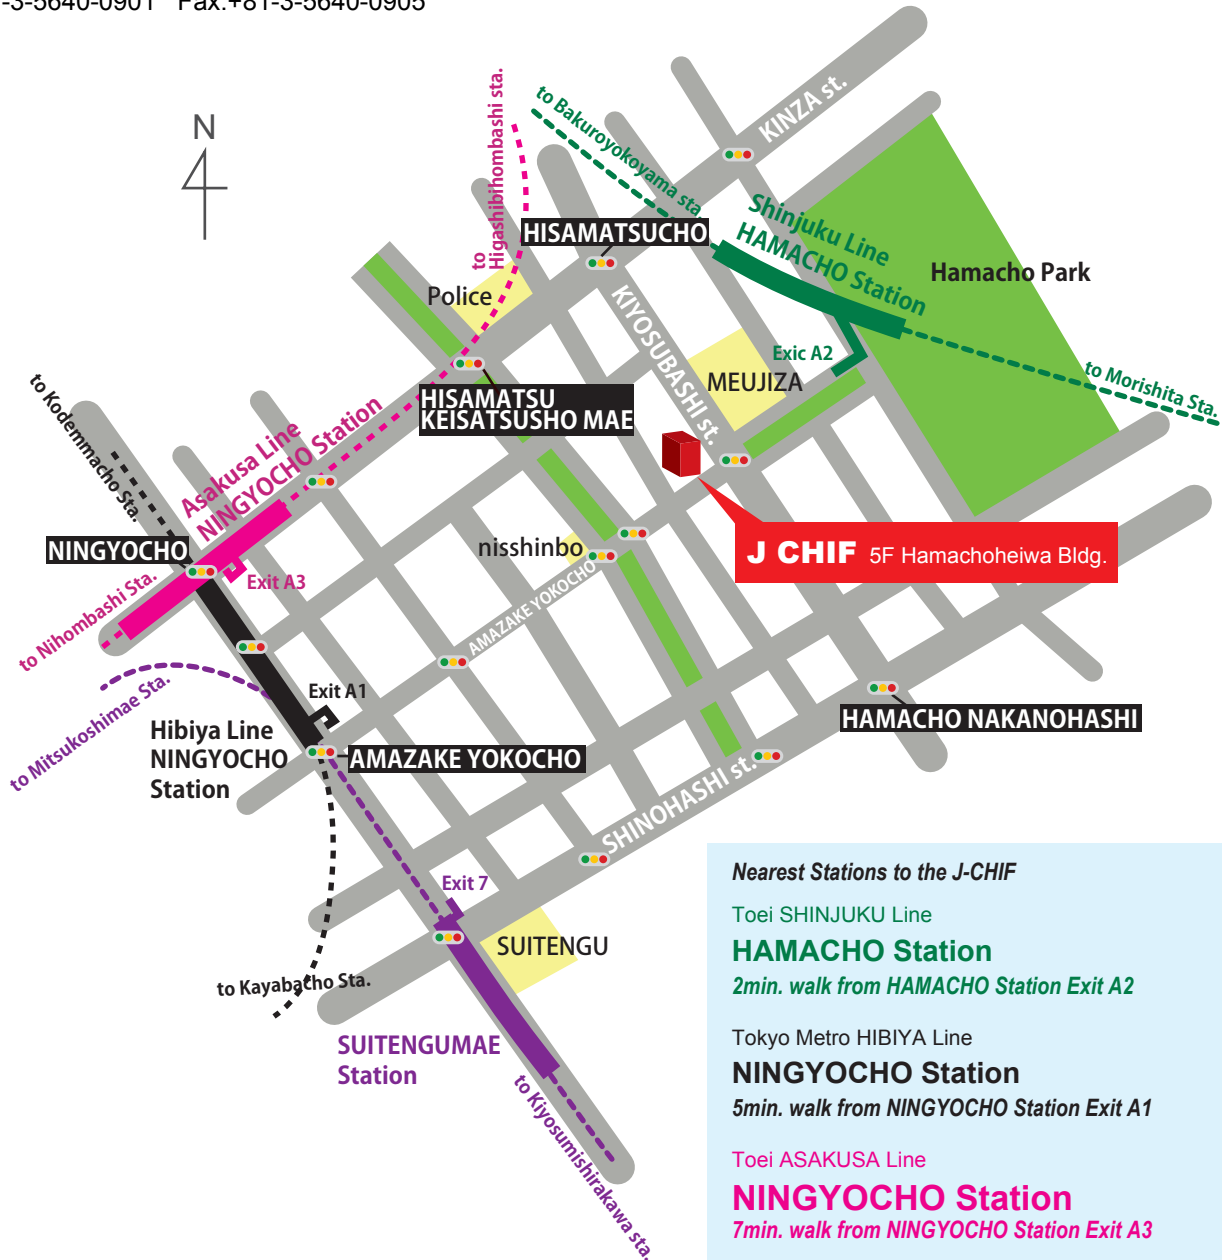

LOCATION

JAPAN CONSTRUCTION MATERIAL & HOUSING EQUIPMENT INDUSTRIES FEDERATION (J-CHIF)

5F Hamachoheiya Bldg. 2-17-8, Nihonbashi Hamacho,
Chuo-ku, Tokyo, 103-0007

Tel:+81-3-5640-0901 Fax:+81-3-5640-0905

Transportation Information

From Tokyo Station

■ TO NINGYOCHO STATION (7mins)

JR Yamanote Line(From Tokyo Station to Ningyocho Station).Change at Akihabara Station to the Tokyo Metro Hibiya Line.

■ TO NINGYOCHO STATION (12mins)

JR Yamanote Line(From Tokyo station to Ningyocho Station).Change at AShibashi Station to the Toei Asakusa Line.

■ TO SUITENGUMAE STATION (10mins)

5min Walk at Otemachi Station to the Tokyo Metro Hanzomon Line.(From Otemachi Station to Suitengumae Station).